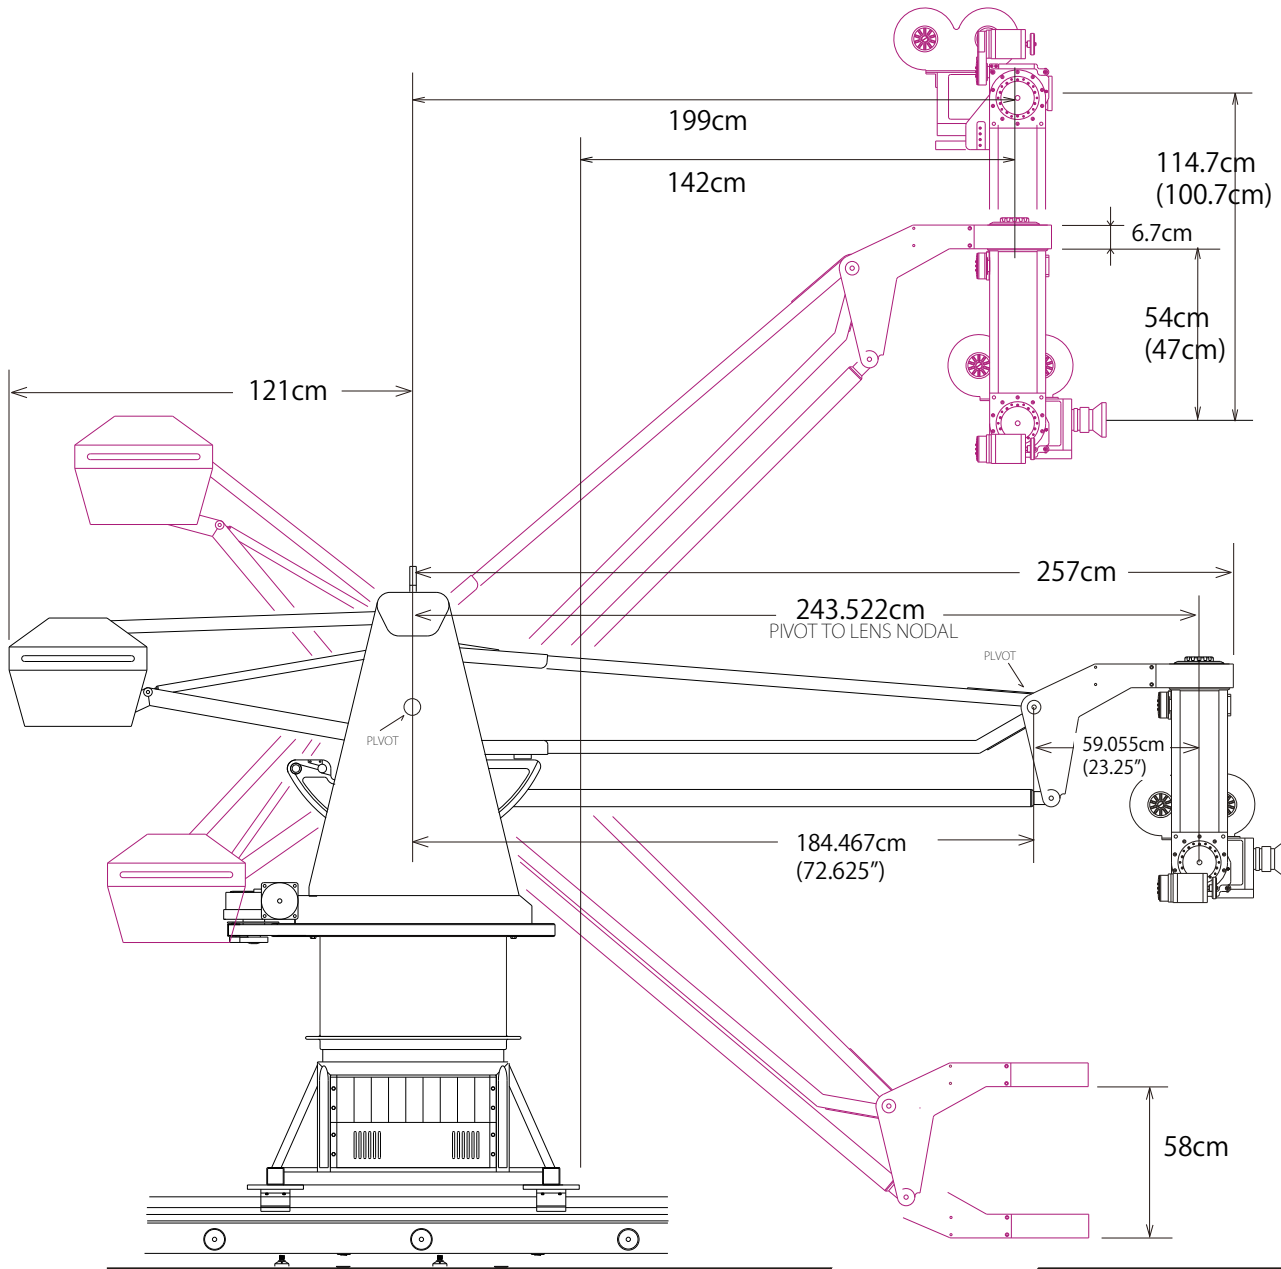

GAZELLE

LIVE ACTION MOTION CONTROL CRANE

株式会社 共立工芸
www.mocojp.com

Telephone : 03-3759-9917 / 080-3494-9917

Boom Reach

- Level: 190cm
- Max Up: 142cm
- Max Down: 165cm
- Boom Travel: 240cm

Base Width

- 94cm

Weight

- 408kg. with Camera

Maximum Speeds

- Track: 200cm per sec.
- Boom: 100cm per sec.
- Swing: 25° per sec.
- Pan: 90° per sec.
- Tilt: 60° per sec.
- Roll: 30° per sec.

Maximum Travel

- Boom: +42°/-30°(72°)
- Swing: 360°+
- Pan/Tilt/Roll:360°+

Boom Travel: 240cm, Speed: 60° in 2.5 sec.
Swing Travel: 360°+, Speed: 90° in 3.2 sec.

GAZELLE

1' Riser - Diving Board Overslung

株式会社 共立工芸
www.mocojp.com

Telephone : 03-3759-9917 / 080-3494-9917

GAZELLE

1' Riser - Diving Board Underslung