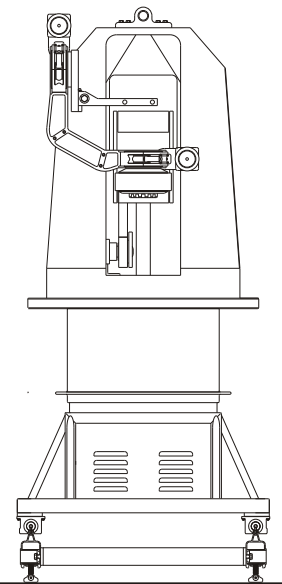

GAZELLE

LIVE ACTION MOTION CONTROL CRANE

株式会社 共立工芸
www.mocojp.com

Telephone : 03-3759-9917 / 080-3494-9917

Boom Reach

- Level: 190cm
- Max Up: 142cm
- Max Down: 165cm
- Boom Travel: 240cm

Base Width

- 94cm

Weight

- 408kg. with Camera

Maximum Speeds

- Track: 200cm per sec.
- Boom: 100cm per sec.
- Swing: 25° per sec.
- Pan: 90° per sec.
- Tilt: 60° per sec.
- Roll: 30° per sec.

Maximum Travel

- Boom: +42°/-30°(72°)
- Swing: 360°+
- Pan/Tilt/Roll:360°+

Boom Travel: 240cm, Speed: 60° in 2.5 sec.
Swing Travel: 360°+, Speed: 90° in 3.2 sec.

GAZELLE

1' Riser - Diving Board Overslung

株式会社 共立工芸
www.mocojp.com

Telephone : 03-3759-9917 / 080-3494-9917

GAZELLE

1' Riser - Diving Board Underslung