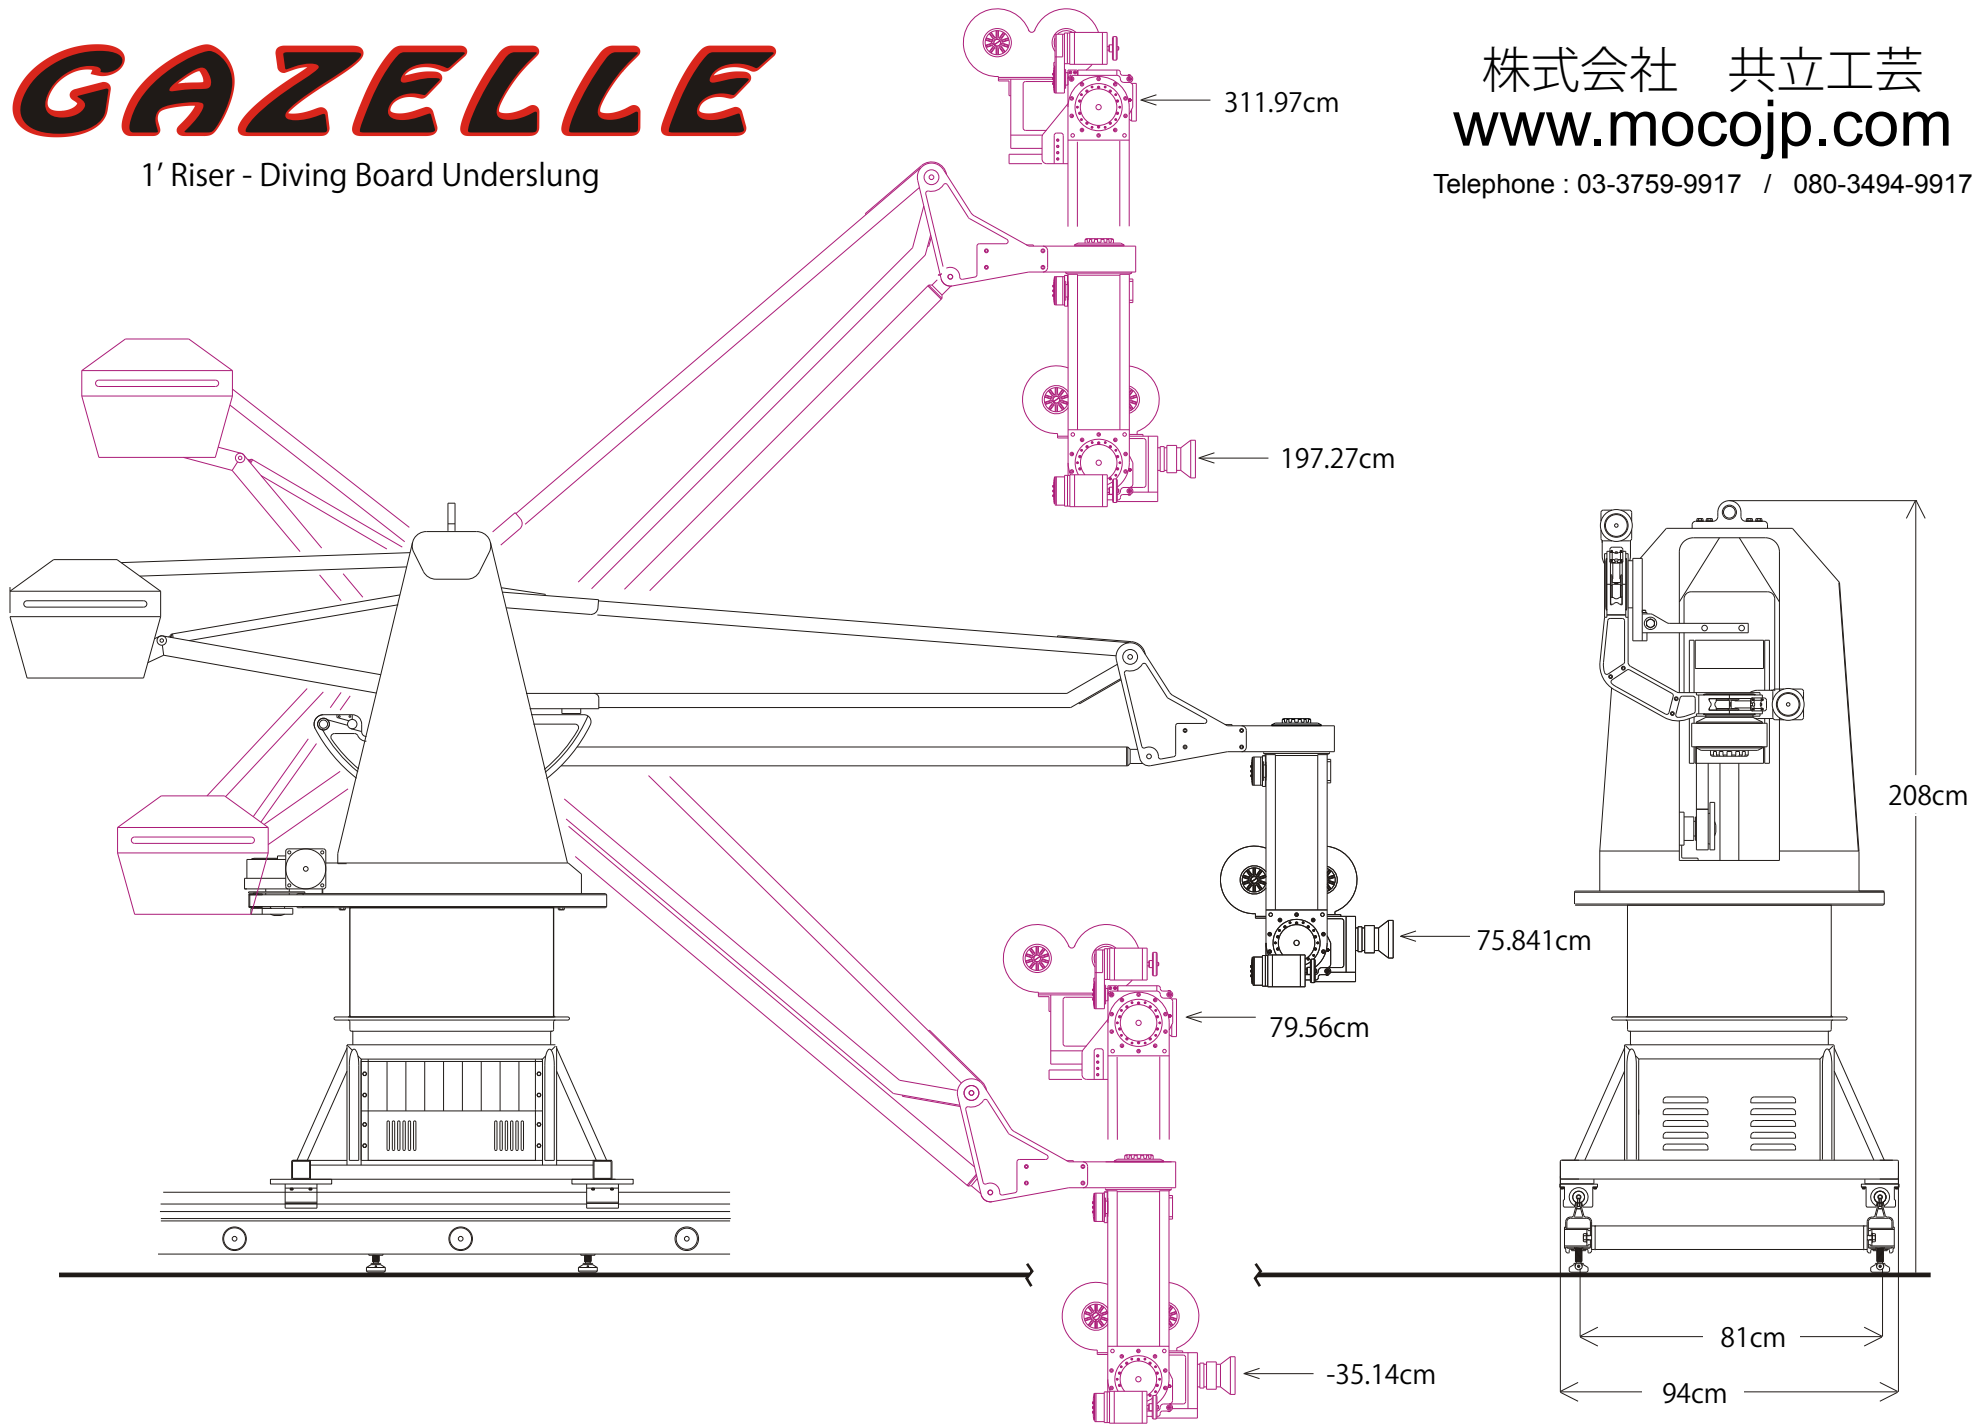

GAZELLE

1' Riser - Diving Board Underslung

株式会社 共立工芸
www.mocojp.com

Telephone : 03-3759-9917 / 080-3494-9917