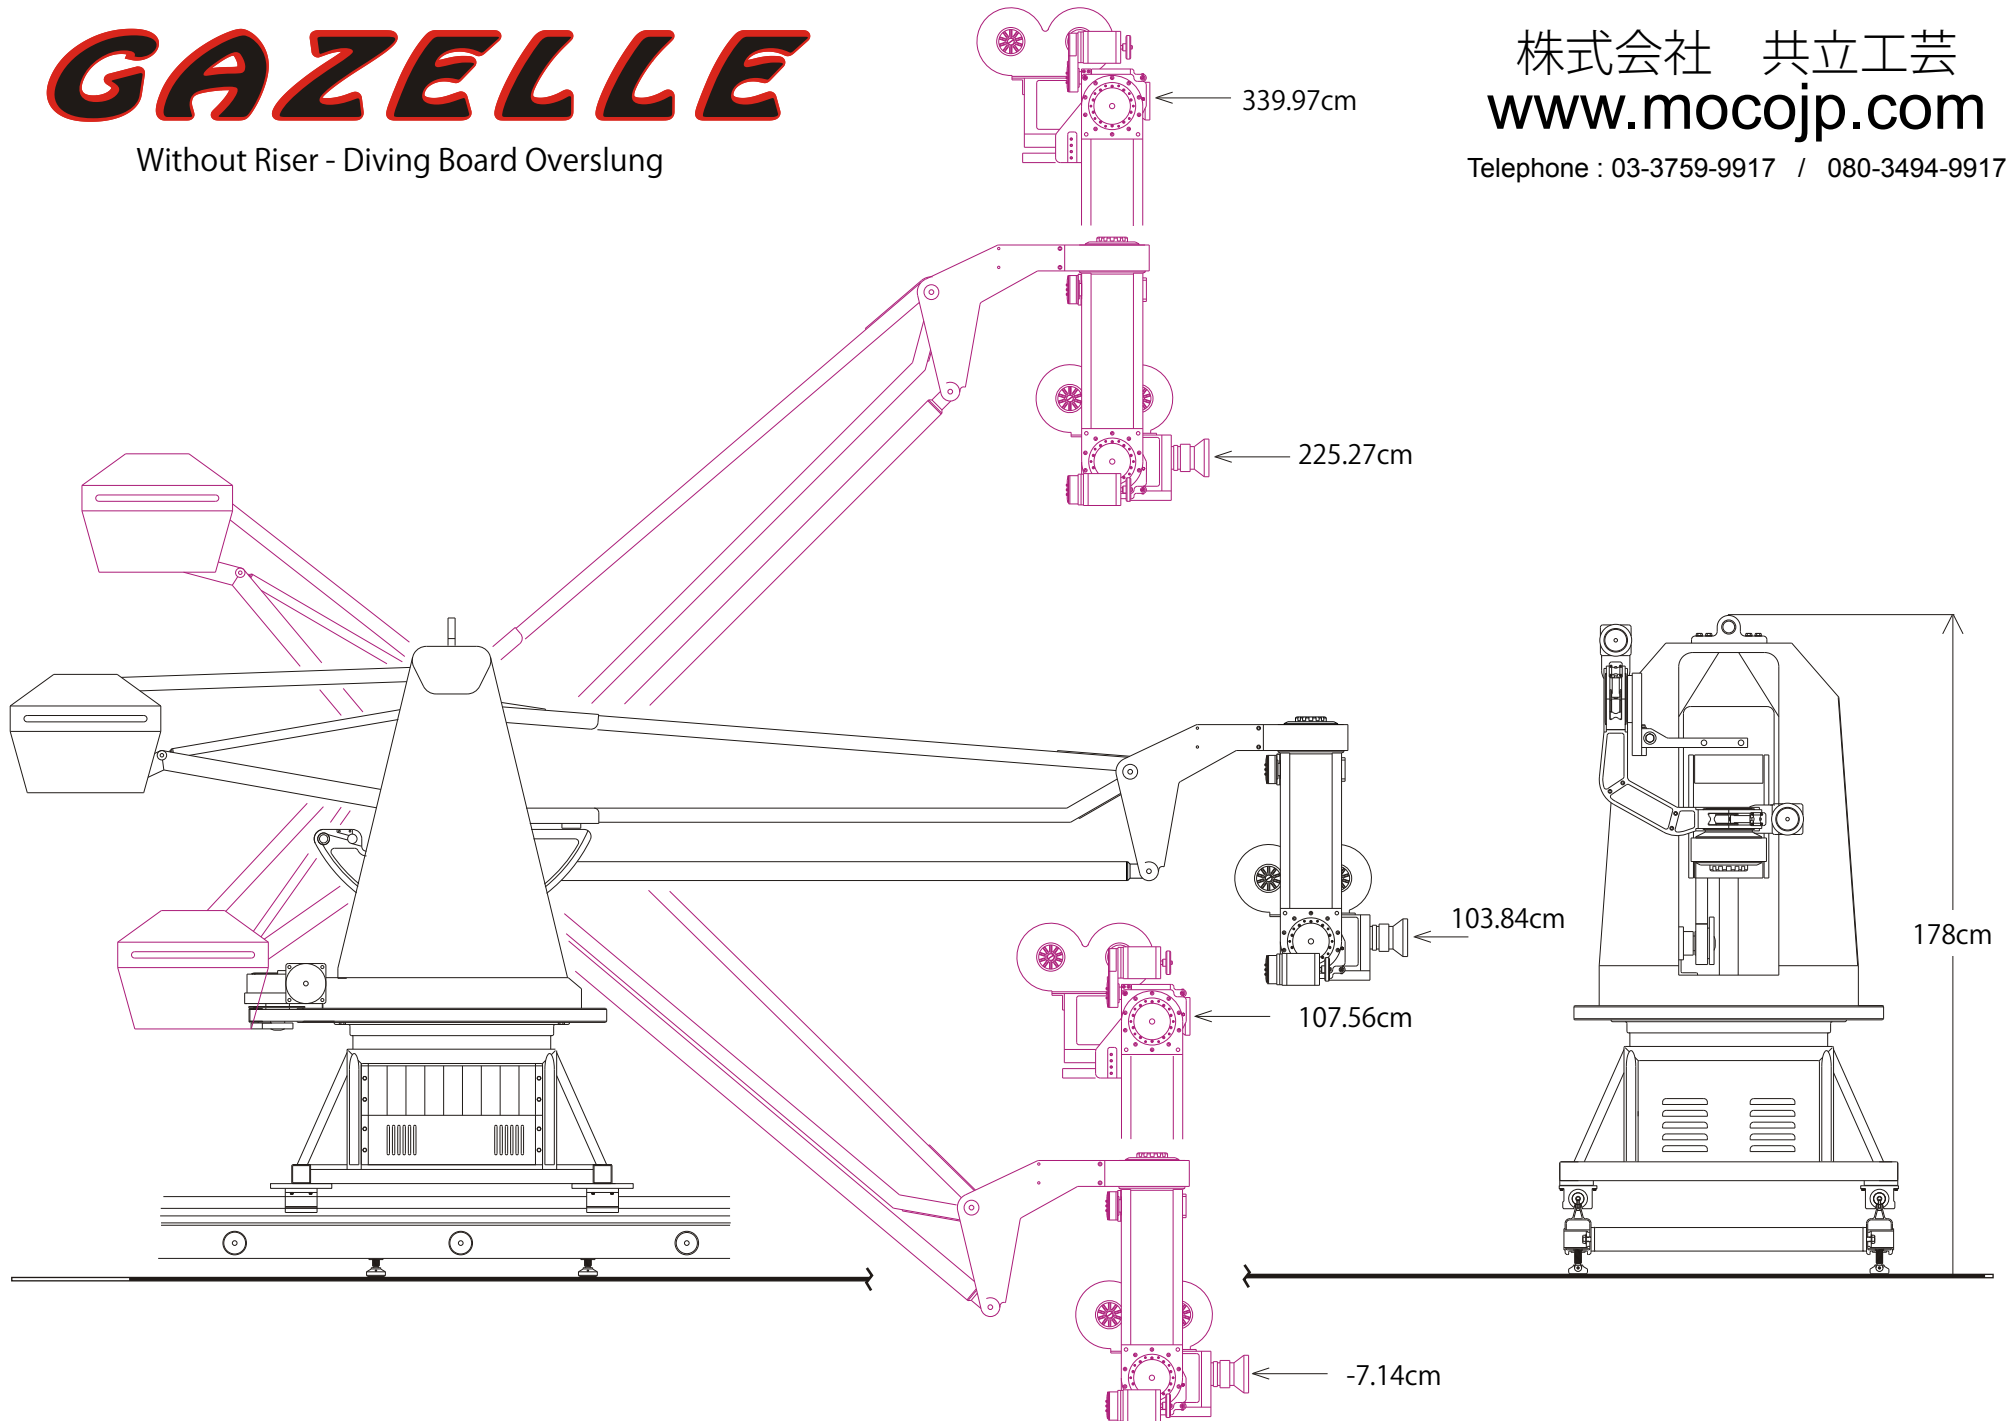

GAZELLE

LIVE ACTION MOTION CONTROL CRANE

株式会社 共立工芸
www.mocojp.com

Telephone : 03-3759-9917 / 080-3494-9917

Boom Reach

- Level: 190cm
- Max Up: 142cm
- Max Down: 165cm
- Boom Travel: 240cm

Base Width

- 94cm

Weight

- 408kg. with Camera

Maximum Speeds

- Track: 200cm per sec.
- Boom: 100cm per sec.
- Swing: 25° per sec.
- Pan: 90° per sec.
- Tilt: 60° per sec.
- Roll: 30° per sec.

Maximum Travel

- Boom: +42°/-30°(72°)
- Swing: 360°+
- Pan/Tilt/Roll:360°+

Boom Travel: 240cm, Speed: 60° in 2.5 sec.
Swing Travel: 360°+, Speed: 90° in 3.2 sec.

GAZELLE

1' Riser - Diving Board Overslung

株式会社 共立工芸
www.mocojp.com

Telephone : 03-3759-9917 / 080-3494-9917

GAZELLE

1' Riser - Diving Board Underslung

株式会社 共立工芸
www.mocojp.com

Telephone : 03-3759-9917 / 080-3494-9917

GAZELLE

Without Riser - Diving Board Overslung

株式会社 共立工芸
www.mocojp.com

Telephone : 03-3759-9917 / 080-3494-9917

GAZELLE

Without Riser - Diving Board Underslung