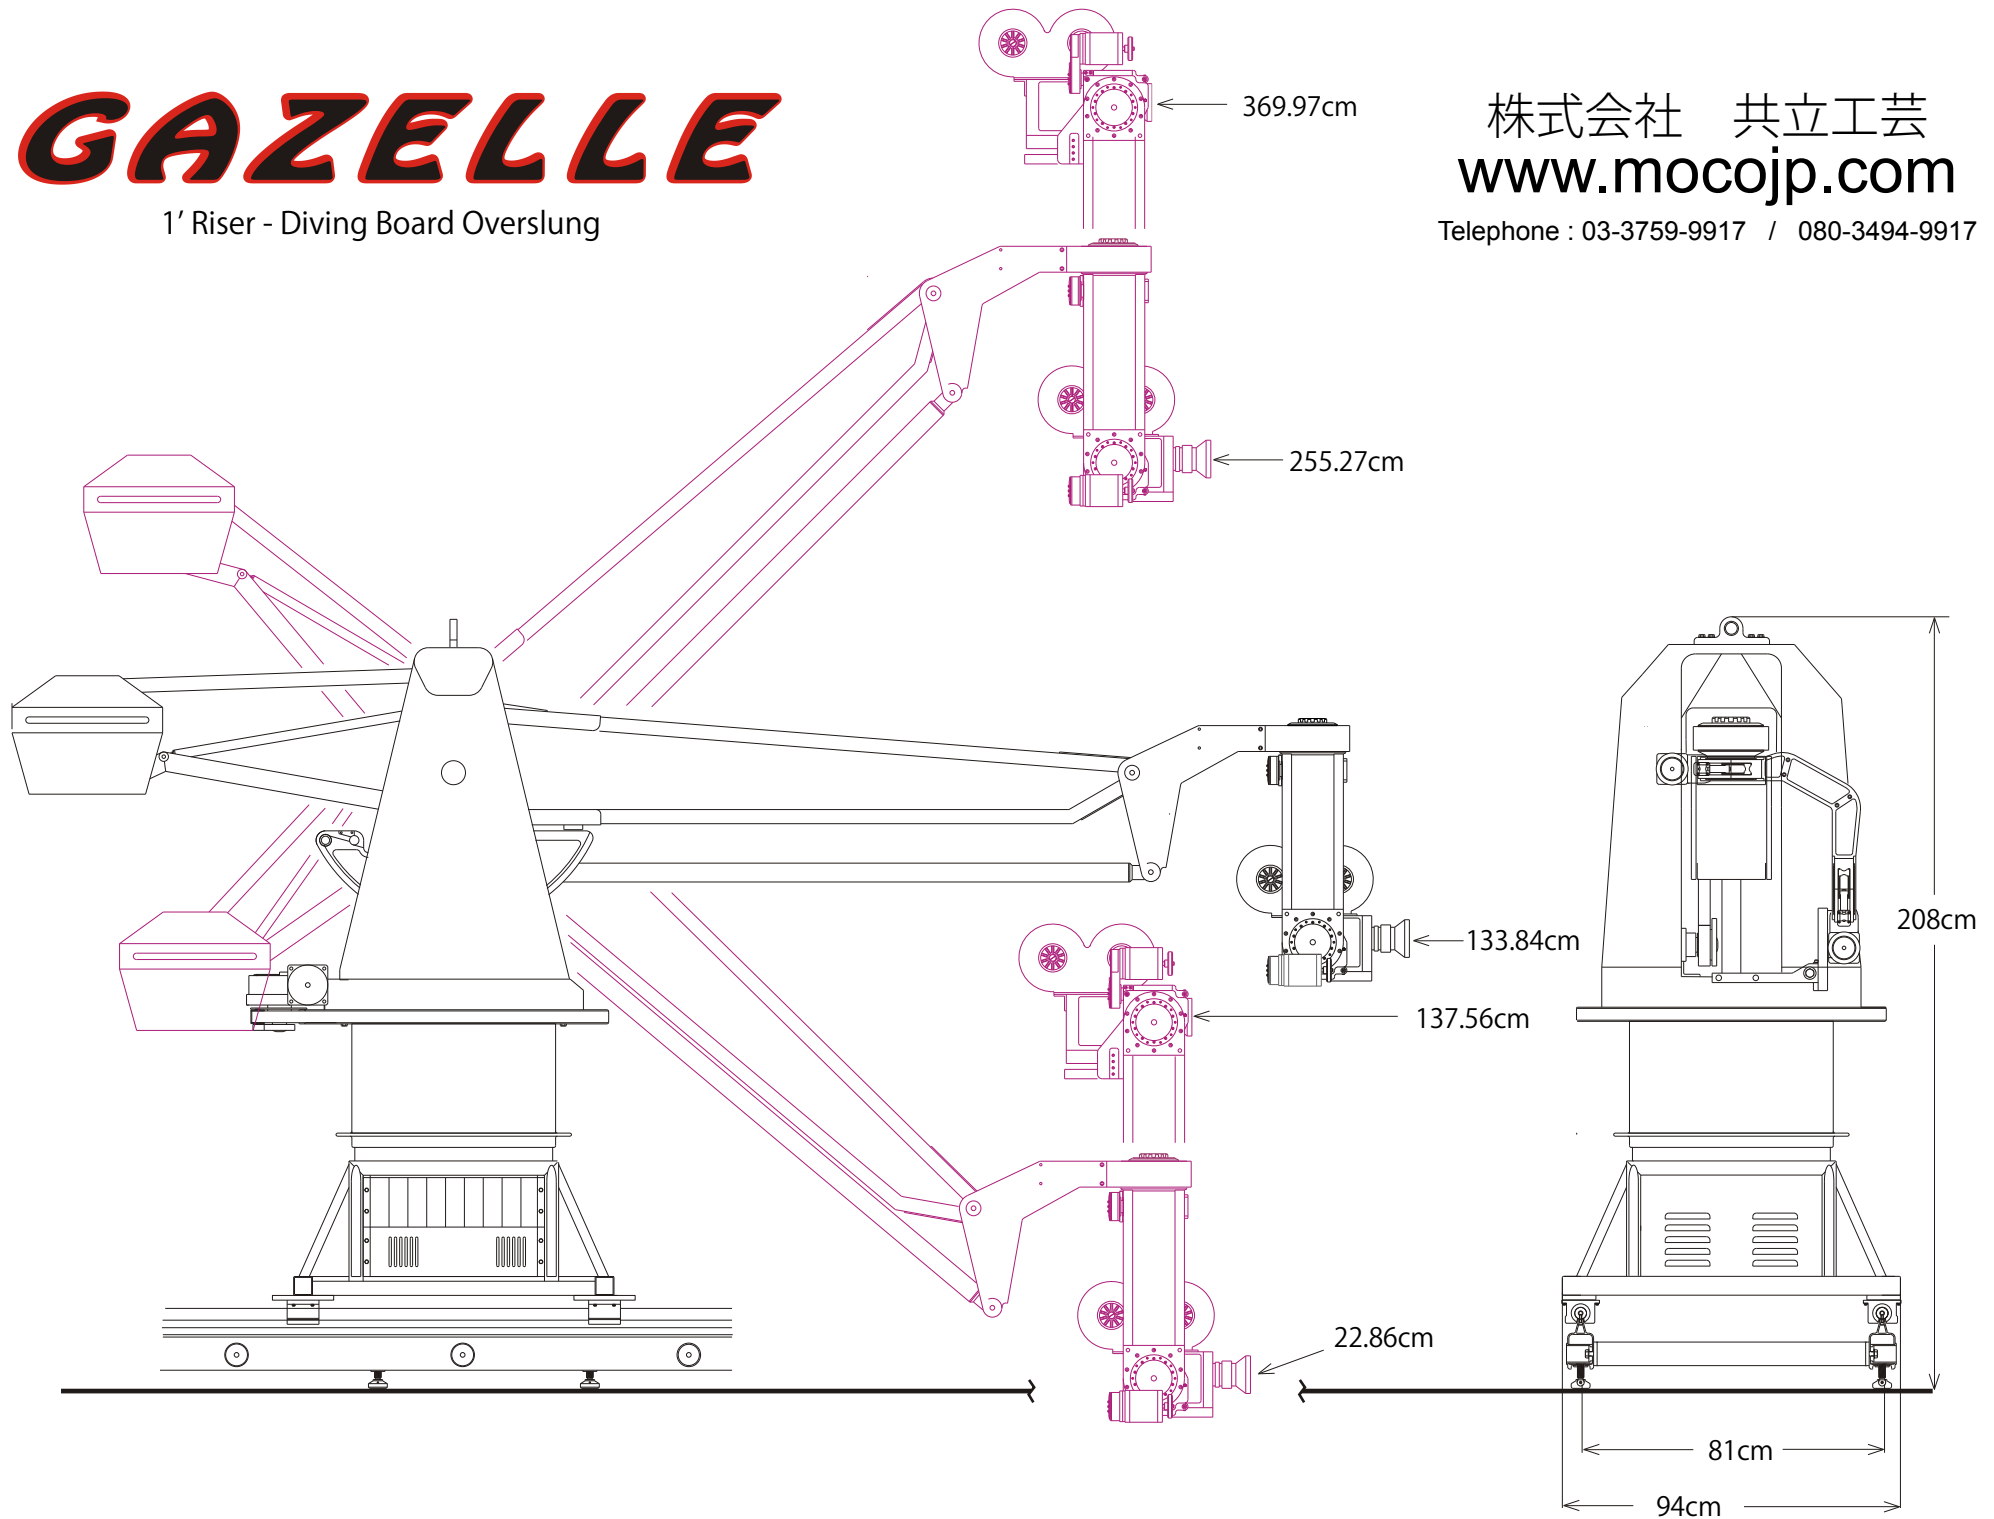

GAZELLE

LIVE ACTION MOTION CONTROL CRANE

株式会社 共立工芸
www.mocojp.com

Telephone : 03-3759-9917 / 080-3494-9917

Boom Reach

- Level: 190cm
- Max Up: 142cm
- Max Down: 165cm
- Boom Travel: 240cm

Base Width

- 94cm

Weight

- 408kg. with Camera

Maximum Speeds

- Track: 200cm per sec.
- Boom: 100cm per sec.
- Swing: 25° per sec.
- Pan: 90° per sec.
- Tilt: 60° per sec.
- Roll: 30° per sec.

Maximum Travel

- Boom: +42°/-30°(72°)
- Swing: 360°+
- Pan/Tilt/Roll:360°+

Boom Travel: 240cm, Speed: 60° in 2.5 sec.
Swing Travel: 360°+, Speed: 90° in 3.2 sec.

GAZELLE

1' Riser - Diving Board Overslung

株式会社 共立工芸
www.mocojp.com

Telephone : 03-3759-9917 / 080-3494-9917

GAZELLE

1' Riser - Diving Board Underslung

株式会社 共立工芸
www.mocojp.com

Telephone : 03-3759-9917 / 080-3494-9917

GAZELLE

Without Riser - Diving Board Overslung

株式会社 共立工芸
www.mocojp.com

Telephone : 03-3759-9917 / 080-3494-9917

GAZELLE

Without Riser - Diving Board Underslung