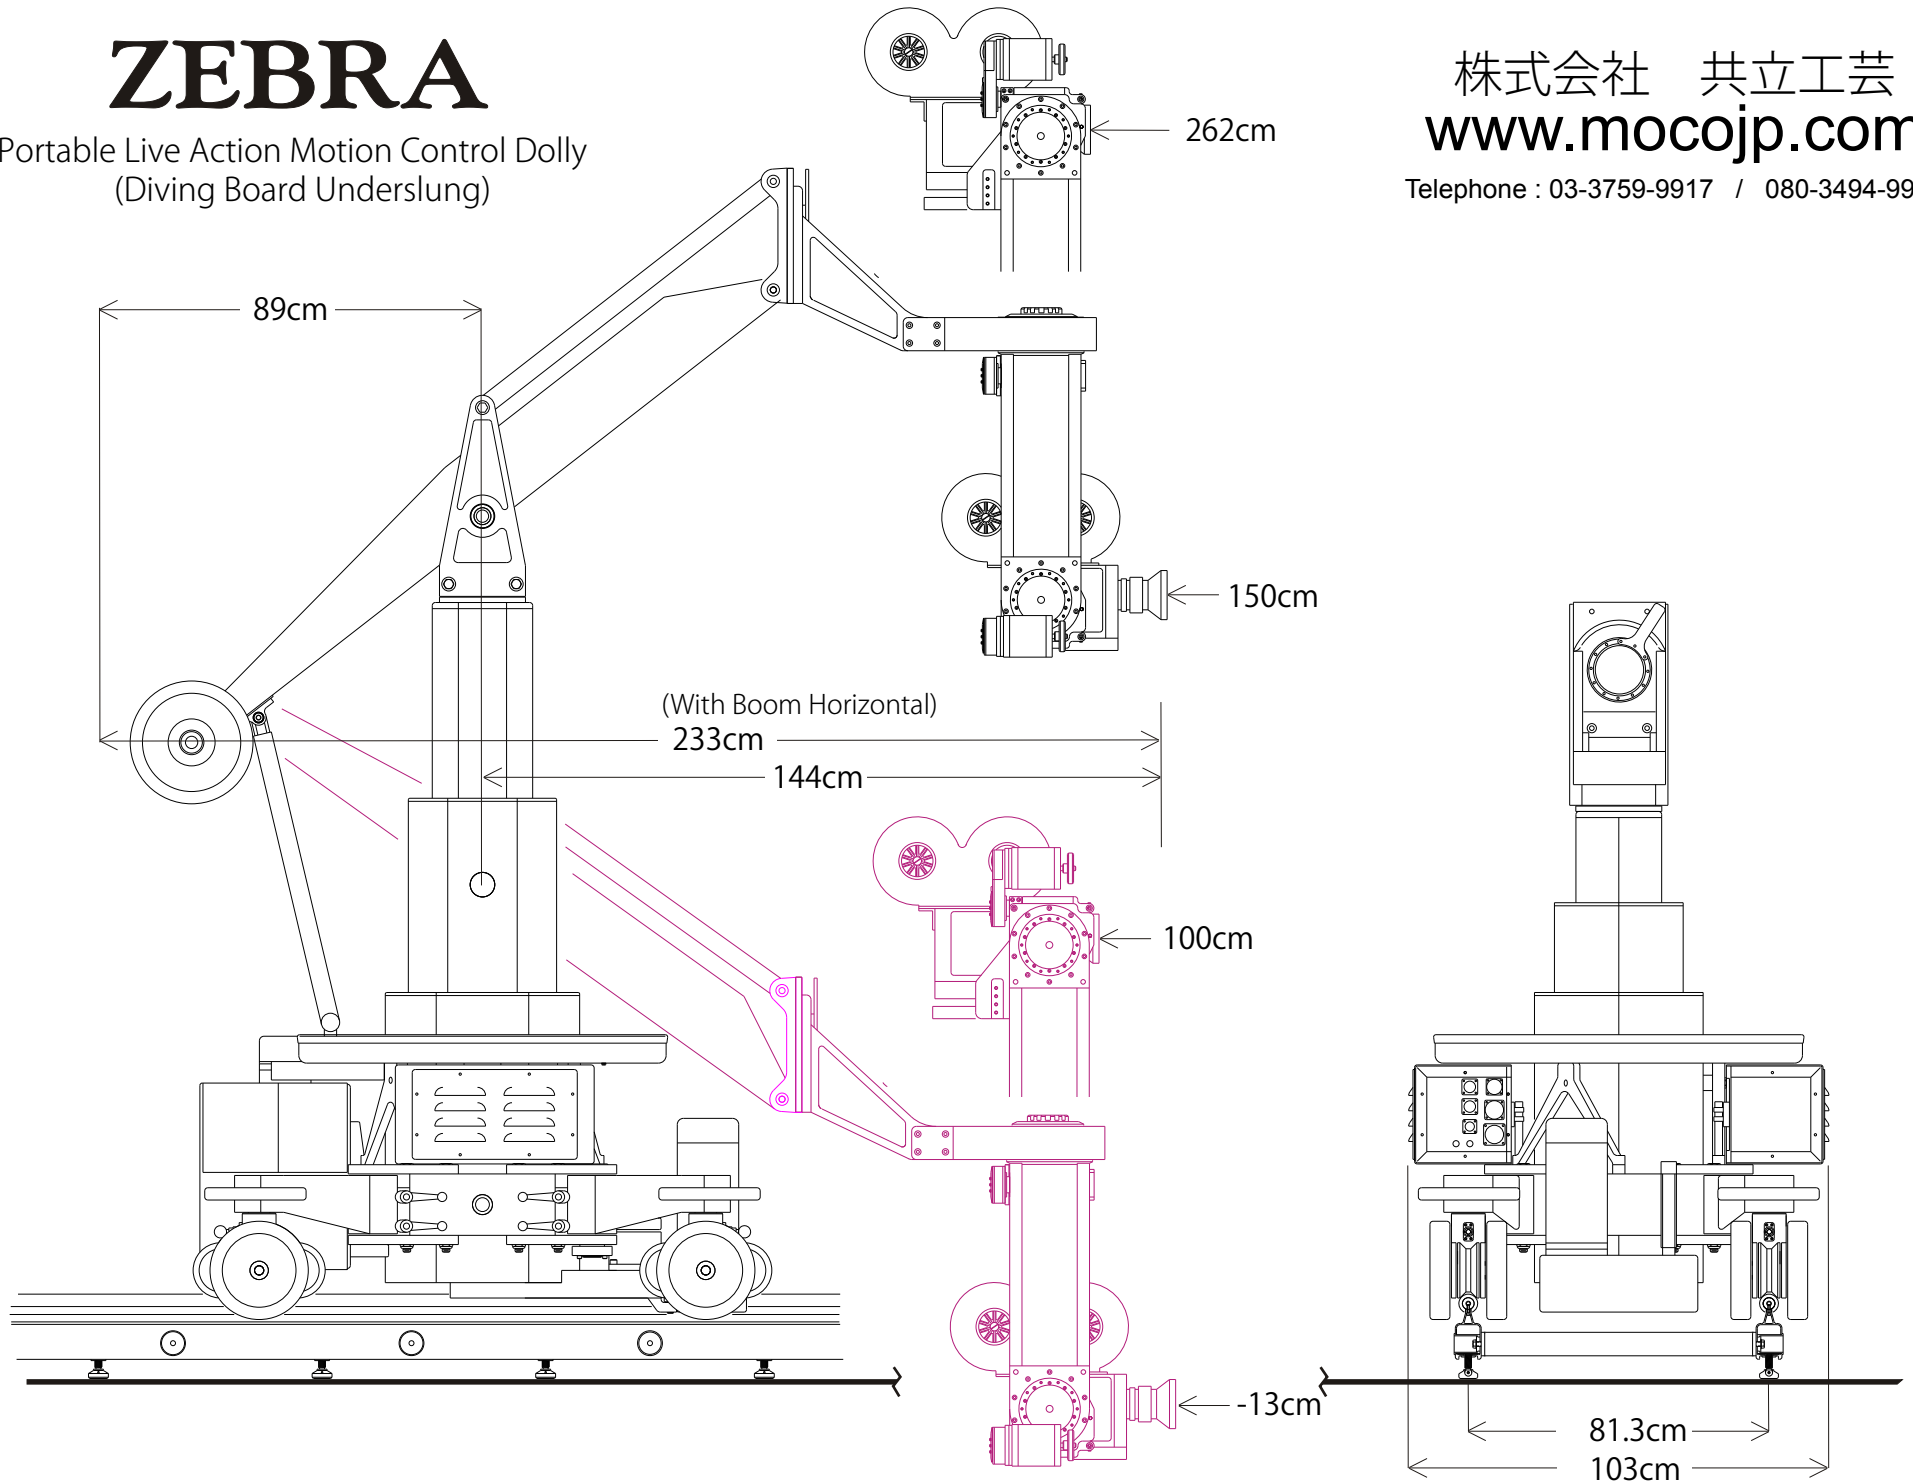

### Speed

Track: 200cm per second  
Lift: 80cm per second  
Swing: 40° per second  
Pan: 90° per second  
Tilt: 90° per second  
Roll: 90° per second

### Maximum Travel

Swing: 360°+  
Pan: 360°+  
Tilt: 360°+  
Roll: 360°+  
Lift With Arm: 160cm

Weight With Camera: 410Kg

# ZEBRA

Portable Live Action Motion Control Dolly  
(Diving Board Underslung)

株式会社 共立工芸  
[www.mocojp.com](http://www.mocojp.com)

Telephone : 03-3759-9917 / 080-3494-9917