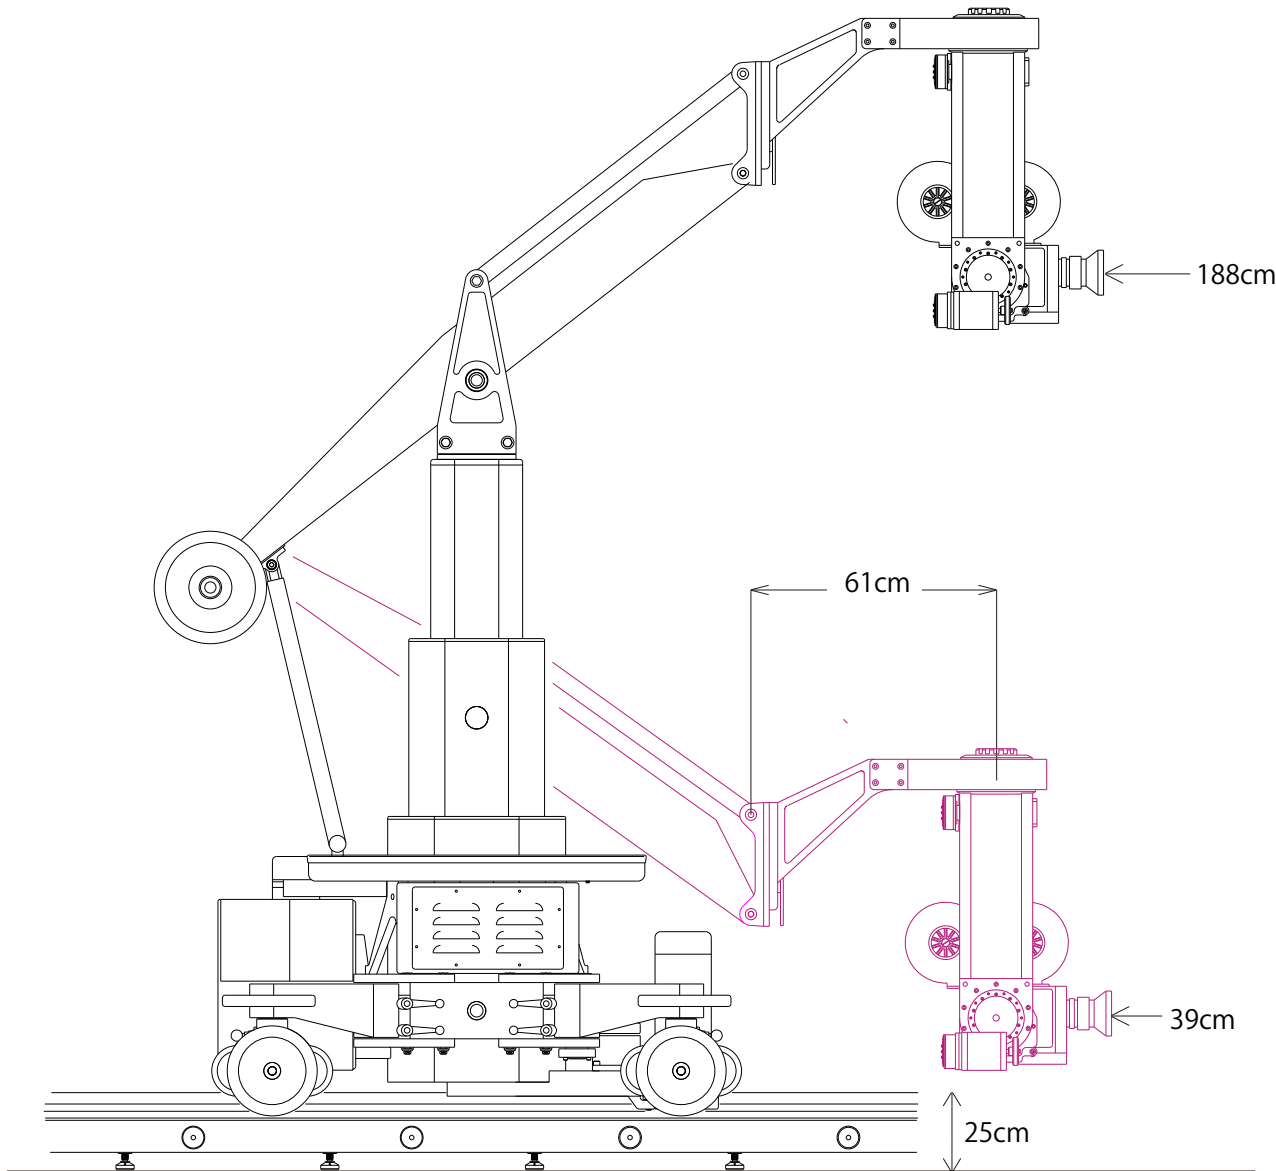

# ZEBRA

Portable Live Action Motion Control Dolly  
(Diving Board Overslung)

株式会社 共立工芸  
[www.mocojp.com](http://www.mocojp.com)

Telephone : 03-3759-9917 / 080-3494-9917

## Technical Specifications

### Speed

Track: 200cm per second  
Lift: 80cm per second  
Swing: 40° per second  
Pan: 90° per second  
Tilt: 90° per second  
Roll: 90° per second

### Maximum Travel

Swing: 360°+  
Pan: 360°+  
Tilt: 360°+  
Roll: 360°+  
Lift With Arm: 160cm

Weight With Camera: 410Kg